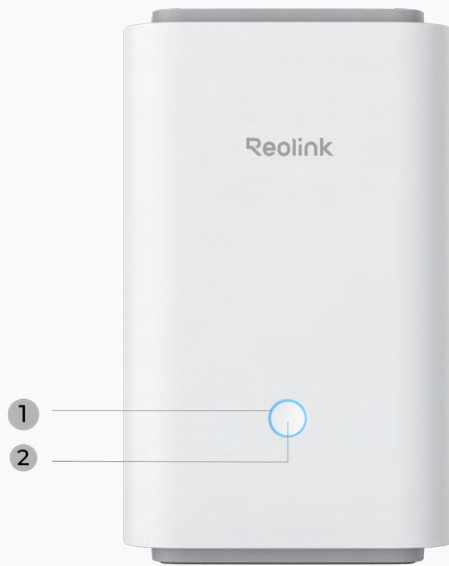

1 Indicator LED

2 Power Button

1 Ventilation Holes

2 Speaker

3 DC Input Port

4 HDMI Port

5 microSD Card Slot

6 Reset Button