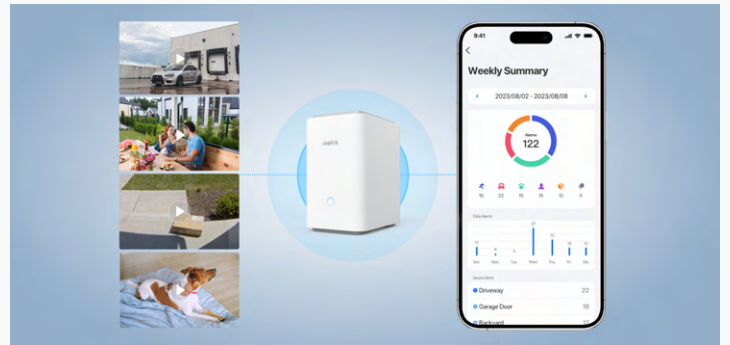

Weekly Insights on Alarm Events

Easily review alarm events with cross-camera video filtering and gain valuable weekly insights into trends, event types, and alert summaries.